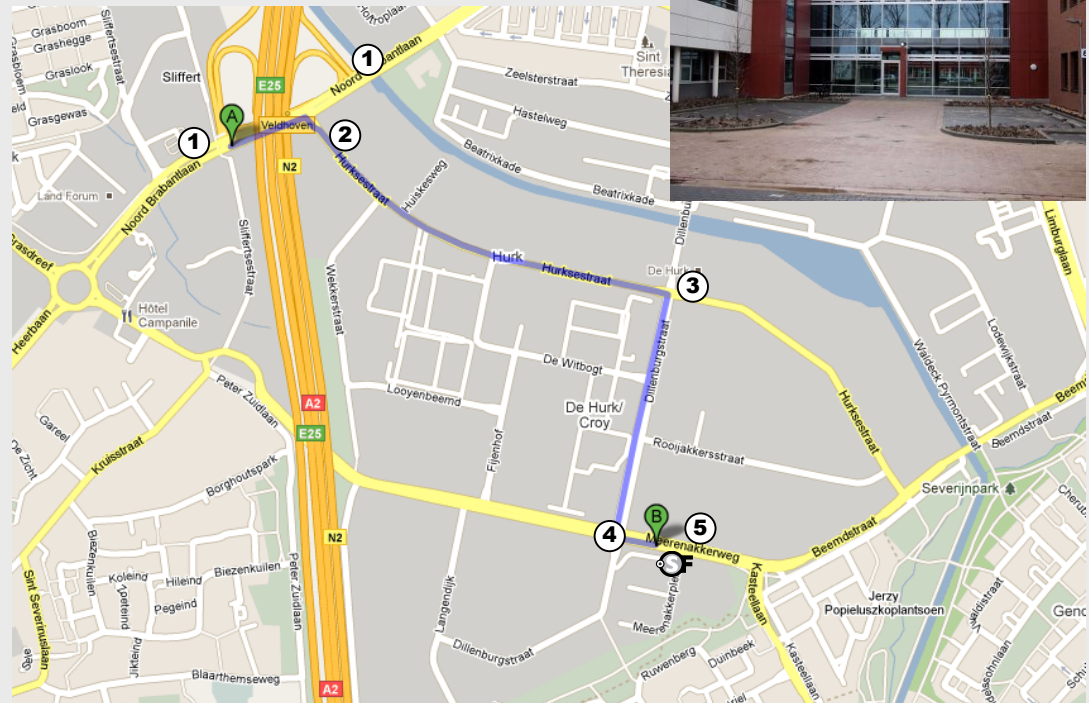

SyncForce | Meerenakkerweg 1-07

- 1 On the N2 Exit 31: Veldhoven.
From **Antwerpen/Venlo**: Turn right direction Veldhoven
From **Breda/Nijmegen/Den Bosch**: Turn left, keep most right lane
- 2 From **Antwerpen/Venlo**: Traffic lights left (Beter Bed/Plan It)
From **Breda/Nijmegen/Den Bosch**: Turn right at traffic lights (Beter Bed/Plan It)
- 3 Turn right at the 3rd junction (Dillenburgstraat)
- 4 Turn left at the traffic lights and continue on the frontage road
- 5 Turn right at the first exit,
Turn right again, The SyncForce office main entrance is between the 1st and 2nd building

Beware: Always follow N2 (Waarle/Veldhoven/randweg) if you approach Eindhoven. If you follow the A2 you will NOT be able to exit anywhere on ring Eindhoven!

SyncForce[®]
unify marketing & sales